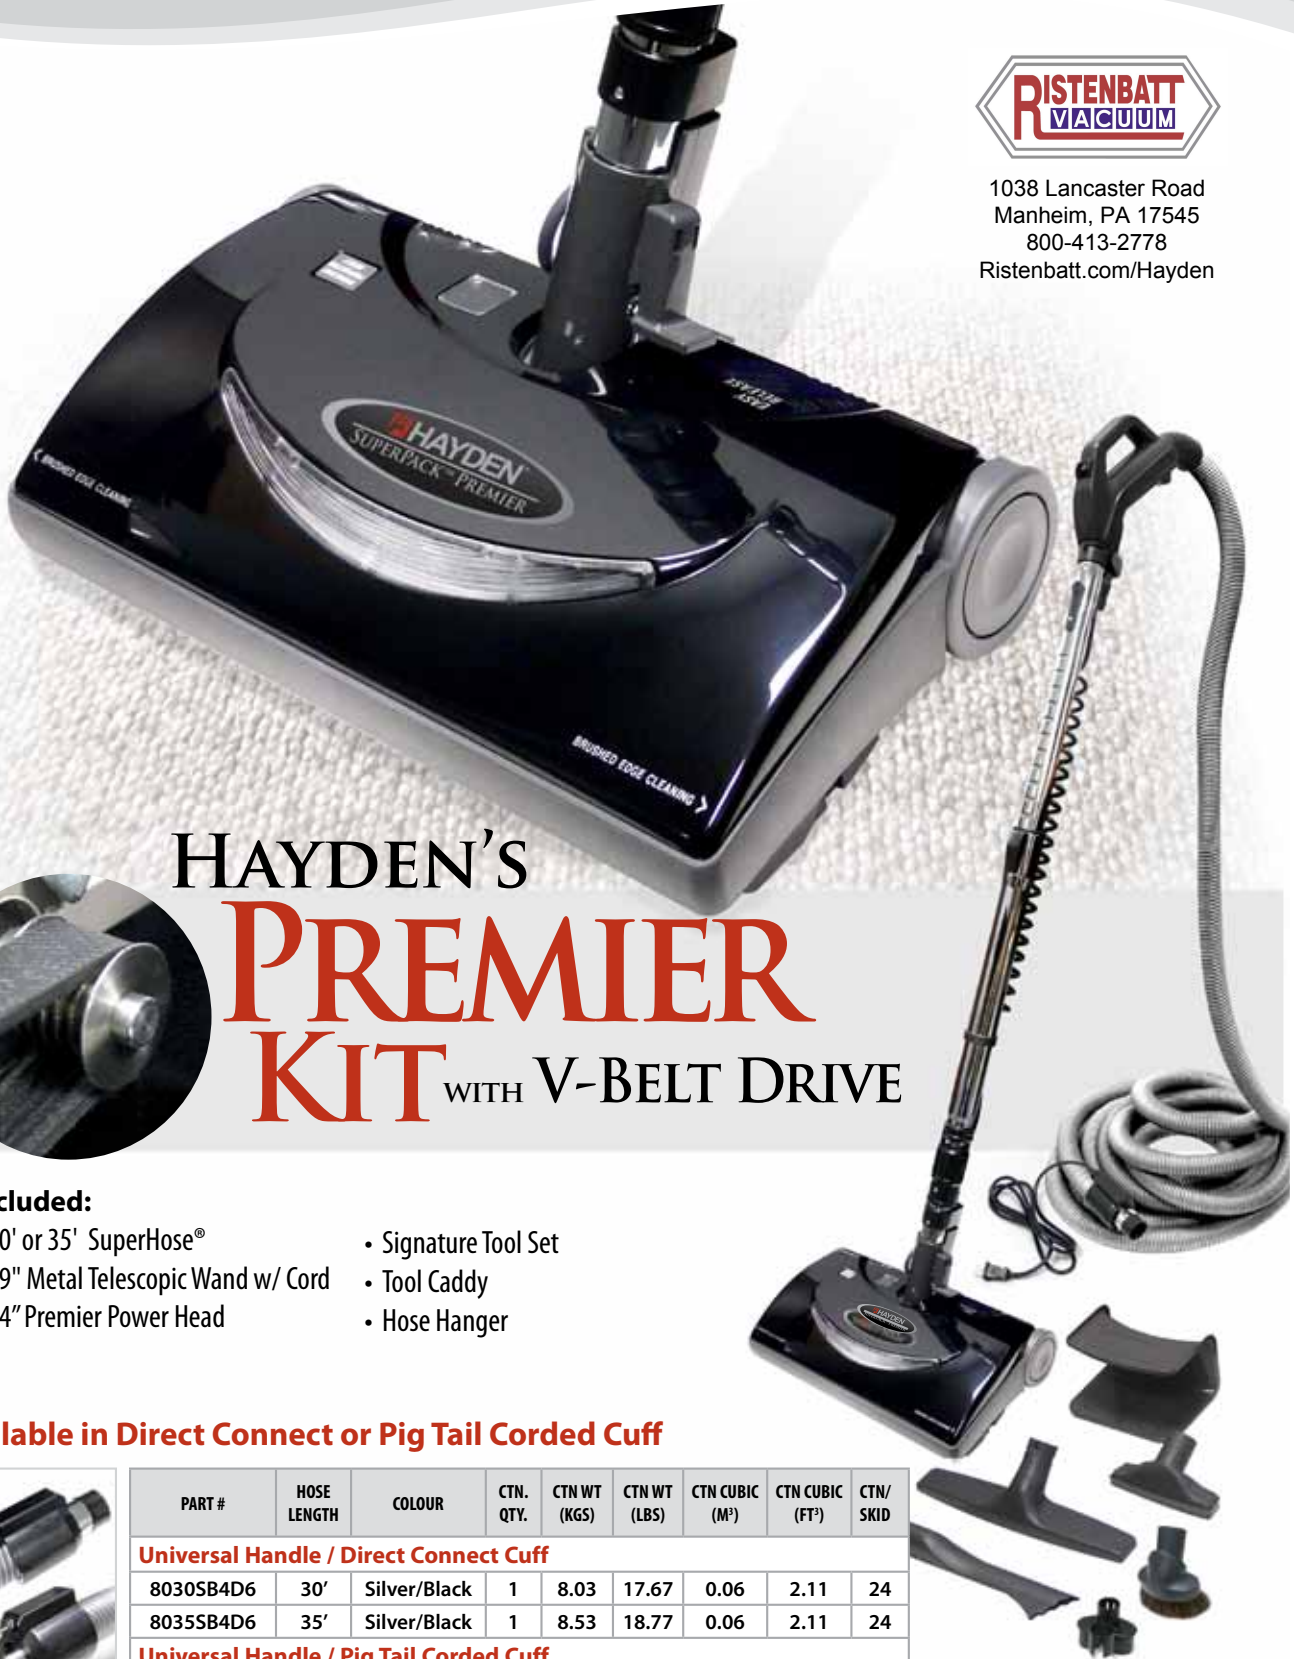

COMBINE THE POWER OF
THE PREMIER POWERHEAD

WITH THE LIGHT-
WEIGHT SUPERHOSE® III.

1038 Lancaster Road
Manheim, PA 17545
800-413-2778
Ristenbatt.com/Hayden

HAYDEN'S PREMIER KIT WITH V-BELT DRIVE

Included:

- 30' or 35' SuperHose®
- 39" Metal Telescopic Wand w/ Cord
- 14" Premier Power Head
- Signature Tool Set
- Tool Caddy
- Hose Hanger

Available in Direct Connect or Pig Tail Coded Cuff

PART #	HOSE LENGTH	COLOUR	CTN. QTY.	CTN WT (KGS)	CTN WT (LBS)	CTN CUBIC (M ³)	CTN CUBIC (FT ³)	CTN/ SKID
Universal Handle / Direct Connect Cuff								
8030SB4D6	30'	Silver/Black	1	8.03	17.67	0.06	2.11	24
8035SB4D6	35'	Silver/Black	1	8.53	18.77	0.06	2.11	24
Universal Handle / Pig Tail Coded Cuff								
8030SB4P6	30'	Silver/Black	1	8.03	17.67	0.06	2.11	24
8035SB4P6	35'	Silver/Black	1	8.53	18.77	0.06	2.11	24