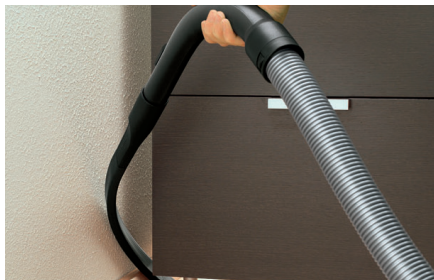

Complete C3 HomeCare+

The pinnacle of performance and convenience

Features:

- Low-noise, 1,200-watt Miele-made Vortex Motor™
- Deluxe handle grip with electrobrush controls and suction controls
- Lightweight skeleton construction
- Automatic setting
- Automatic standby switch in rear park
- Exclusive AirClean Sealed System™
- Unique AirClean FilterBags™, type G/N, 4.76 quart
- HEPA AirClean Filter (SF-HA 50)
- Filter replacement indicator
- AllTeQ combination floor tool (SBD 285-3)
- Flexible crevice tool (SFD 20)
- Universal dusting brush (SUB 20)
- Electro Premium electrobrush (SEB 236)
- Integrated dusting brush, upholstery tool and crevice nozzle
- One-touch cable rewind
- 36 ft overall cleaning radius
- Outstanding HomeCare Warranty: 5 Years on the Complete Vacuum

AllTeQ Combination Floor Tool (SBD 285-3)

Electro Premium (SEB 236)

Flexible Crevice Tool (SFD 20)

+/- Handle Controls

1038 Lancaster Road
Manheim, PA 17545
717-665-5126
Ristenbatt.com/HC

MODEL OVERVIEW
Complete C3 HomeCare+
Color: Mango Red
Floor Tools: Electro Premium (SEB 236) AllTeQ combination Floor Tool (SBD 285-3)
Filter: HEPA AirClean Filter (SF-HA50)
Item Number: 10014750 (41GPE031USA)
EAN: 4002515536483
Ristenbatt In-Store Price: \$1,299.00